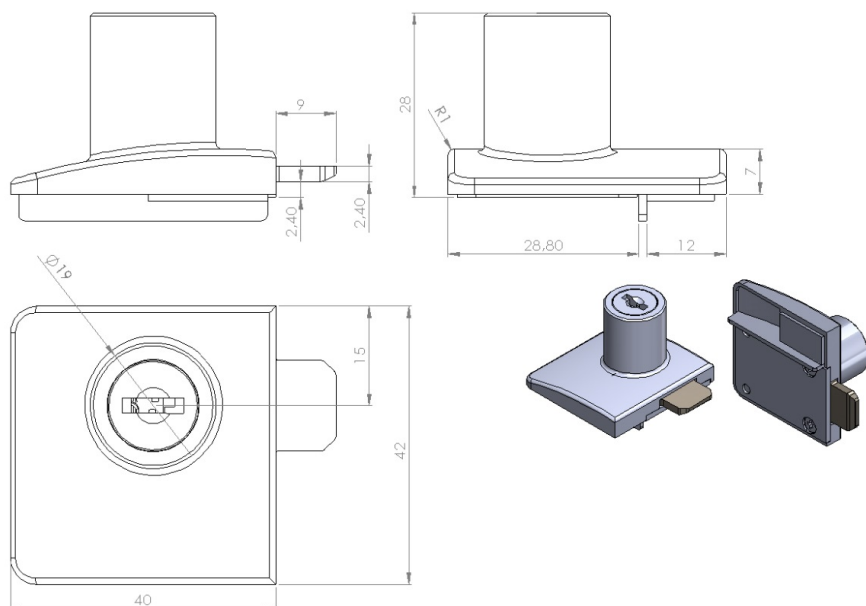

PRODUCT SHEET

Description:

Glass Door Lock "Square-U-See",F/Double Doors, CPL, W/SISO Oval Metal Key, 400 KD

Item number:

14.09.630-0

Units	Box	Carton	HS Code	Barcode
Pcs.	12	180	8301300000	
				5704866464000